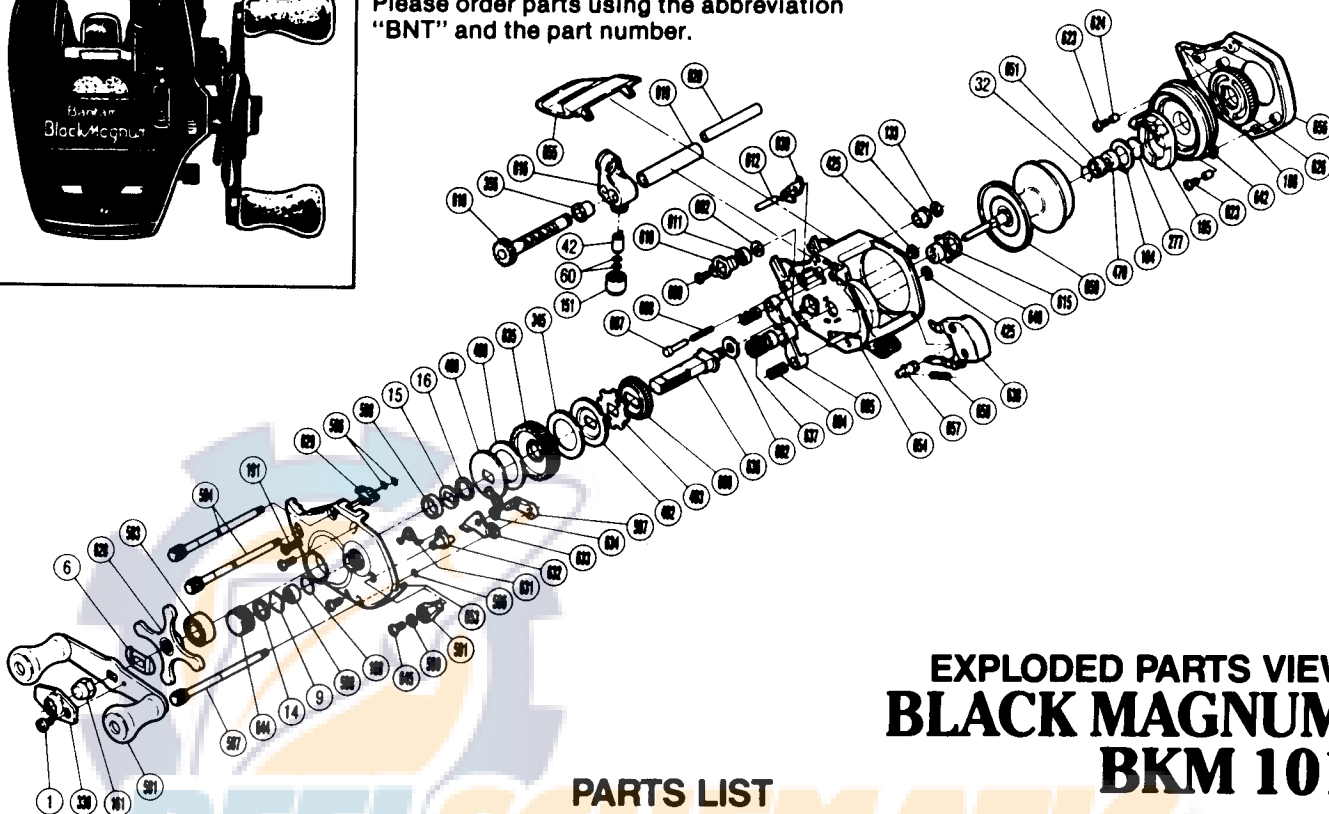

**1987 REPAIR MANUAL**

Shimano American Corporation, One Shimano Dr.  
 Irvine, CA 92718

**TO ORDER:**  
 This reel belongs to the "Bantam" series.  
 Please order parts using the abbreviation  
 "BNT" and the part number.

**PART # DESCRIPTION**

- 583. Drive Shaft Bearing
- 584. Side Plate Bolt "C"
- 586. Bolt Retainer
- 587. Side Plate Bolt "A"
- 588. Spool Shaft Bushing
- 590. Lock Washer
- 591. Flipping Lever
- 597. Retractor Spring Guide
- 598. Bushing
- 600. Idle Gear
- 602. Drive Shaft Washer "C"
- 604. Yoke Spring
- 605. Yoke
- 607. Switch Spring Pin
- 608. Switch Spring
- 609. Drive Shaft Retainer Screw
- 610. Drive Shaft Retainer
- 611. Drive Shaft Bushing
- 612. Anti-Reverse Pawl Pin
- 615. Bearing Retainer
- 616. Line Guide
- 618. Worm Shaft
- 619. Level Wind Guard
- 620. Stabilizer Bar
- 621. Worm Bearing "B"

**PART # DESCRIPTION**

- 623. Dial Case Screw
- 624. Screw Support
- 626. Magnetic Control Dial
- 628. Star Drag
- 629. Anti-Reverse Switch
- 631. Cam Spring
- 632. Flipping Cam
- 633. Joint Plate
- 634. Retractor Spring
- 635. Drive Gear
- 636. Drive Shaft
- 637. Pinion Gear
- 638. Clutch Button
- 639. Anti-Reverse Pawl
- 642. Dial Case
- 644. Cast Control Cap
- 645. Flipping Lever Screw
- 648. Spool Shaft Bushing
- 650. Spool
- 651. Bushing Spacer
- 653. Left Side Plate
- 654. One-Piece Frame
- 655. Level Wind Protector
- 656. Right Side Plate
- 657. Clutch Button Guide Pin
- 658. Flipping Retractor Spring