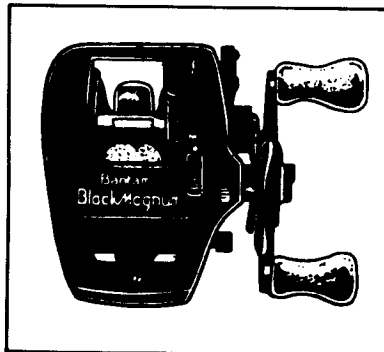

**1987 REPAIR MANUAL**

Shimano American Corporation, One Shimano Dr.  
 Irvine, CA 92718

**TO ORDER:**  
 This reel belongs to the "Bantam" series.  
 Please order parts using the abbreviation  
 "BNT" and the part number.

**EXPLODED PARTS VIEW  
 BLACK MAGNUM®  
 BKM 101**

**PARTS LIST**

**PART # DESCRIPTION**

- 1. Handle Screw "B"
- 6. Friction Washer (A)
- 9. Spacer (A)
- 14. Friction Washer (B)
- 15. Drag Spring Washer
- 16. Friction Washer (C)
- 32. Bearing Retainer
- 42. Line Guide Pawl
- 60. Spacer (Optional)
- 133. Worm Shaft Retainer
- 151. Pawl Cap
- 161. Handle Nut
- 184. Magnet Retainer Lock
- 185. Magnet Retainer
- 188. O Ring
- 191. Side Plate Screw
- 277. Spacer (B)
- 330. Handle Nut (Lock) Plate
- 345. Drive Shaft Washer "B"
- 356. Worm Bearing "A"
- 425. Clutch Button Lock
- 470. Bushing "C"
- 489. Key Washer "A"
- 490. Drag Washer
- 492. Key Washer "B"
- 493. Anti-Reverse Ratchet
- 581. Handle Assembly

**PART # DESCRIPTION**

- 623. Dial Case Screw
- 624. Screw Support
- 626. Magnetic Control Dial
- 628. Star Drag
- 629. Anti-Reverse Switch
- 631. Cam Spring
- 632. Flipping Cam
- 633. Joint Plate
- 634. Retractor Spring
- 635. Drive Gear
- 636. Drive Shaft
- 637. Pinion Gear
- 638. Clutch Button
- 639. Anti-Reverse Pawl
- 642. Dial Case
- 644. Cast Control Cap
- 645. Flipping Lever Screw
- 648. Spool Shaft Bushing
- 650. Spool
- 651. Bushing Spacer
- 653. Left Side Plate
- 654. One-Piece Frame
- 655. Level Wind Protector
- 656. Right Side Plate
- 657. Clutch Button Guide Pin
- 658. Flipping Retractor Spring